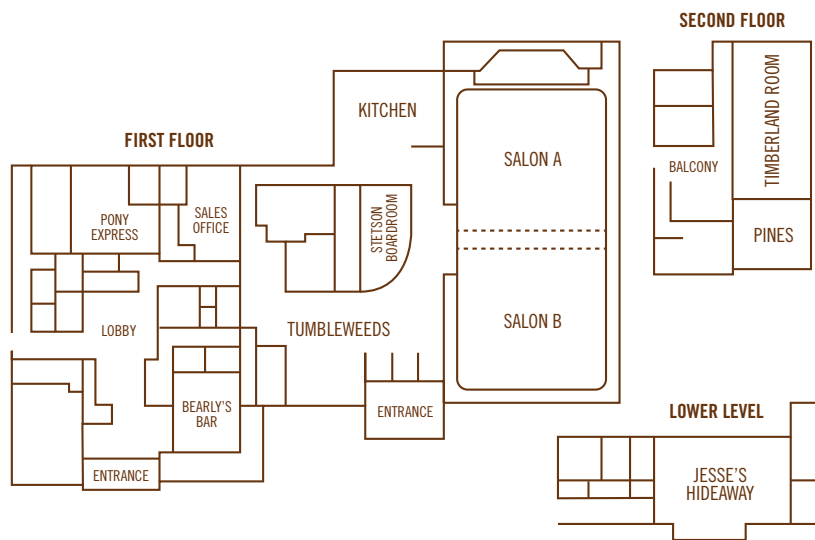

ST. JOSEPH

1201 North Woodbine Road | St. Joseph, MO | P: 816.901.9600

ROOM CAPACITIES

ROOM NAME	SQUARE FEET*	ROOM DIMENSION*	CEILING HEIGHT*	BANQUET CAPACITY**	CLASSROOM CAPACITY**	THEATER CAPACITY*
Frontier	5,500	59 x 98	11	350	250	500
Salon A	2,895	52 x 59	14	150	100	225
Salon B	2,675	46 x 59	14	150	100	225
Jesse's Hideaway	1,300	28 x 46	8	64	40	80
Timberland	1,190	27 x 44	8	64	40	80
Stetson Boardroom	710	26 x 30	8	24	18	30
Pony Express	600	25 x 29	8	32	18	40
Pines	505	18 x 27	8	32	18	40

*Dimensions in square feet **Seating Capacity

MEETING SPACE

The Frontier Conference Center is equipped with 5,500 square feet of flexible meeting space, which makes it perfect for meetings, conferences, weddings and social events.

- 8 Meeting Rooms
- Experienced On-site Planners
- Customized Event Conceptualizing
- Accommodates 2–500 People
- Complimentary Wi-Fi
- Audio & Visual Equipment
- Complimentary Parking
- Customized Catering Options