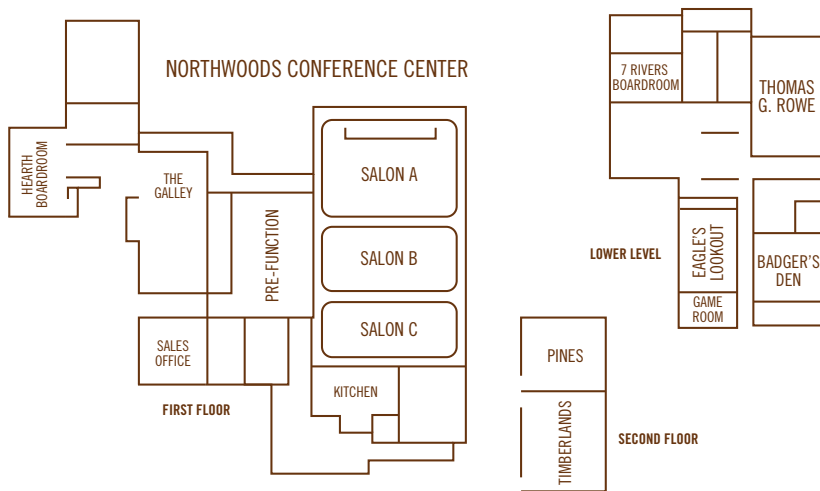

LA CROSSE

3060 S Kinney Coulee Road | Onalaska, WI | P: 608.781.3060

ROOM CAPACITIES

ROOM NAME	SQUARE FEET*	ROOM DIMENSION*	CEILING HEIGHT*	BANQUET CAPACITY**	CLASSROOM CAPACITY**	THEATER CAPACITY*
Northwoods	6,880	63 x 109	14	500	400	700
Salon A	2,975	48 x 63	14	144	108	250
Salon B	1,985	32 x 63	14	112	120	200
Salon C	1,920	29 x 63	14	112	112	200
Thomas G. Rowe	1,400	28 x 50	7	80	72	120
Timberlands	965	29 x 34	8	72	51	100
Hearth Boardroom	935	26 x 36	9	N/A	N/A	N/A
Eagle's Lookout	805	24 x 34	8	56	36	68
Badger's Den	770	28 x 28	8	56	30	68
Pines	700	24 x 29	8	48	36	72
7 Rivers Boardroom	530	22 x 22	8	32	33	40

*Dimensions in square feet **Seating Capacity

MEETING SPACE

The Northwoods Conference Center is equipped with more than 12,000 square feet of flexible meeting space, which makes it perfect for meetings, conferences, weddings and social events.

- 10 Meeting Rooms
- Experienced On-site Planners
- Customized Event Conceptualizing
- Accommodates 2-700 People
- Complimentary Wi-Fi
- Audio & Visual Equipment
- Complimentary Parking
- Customized Catering Options